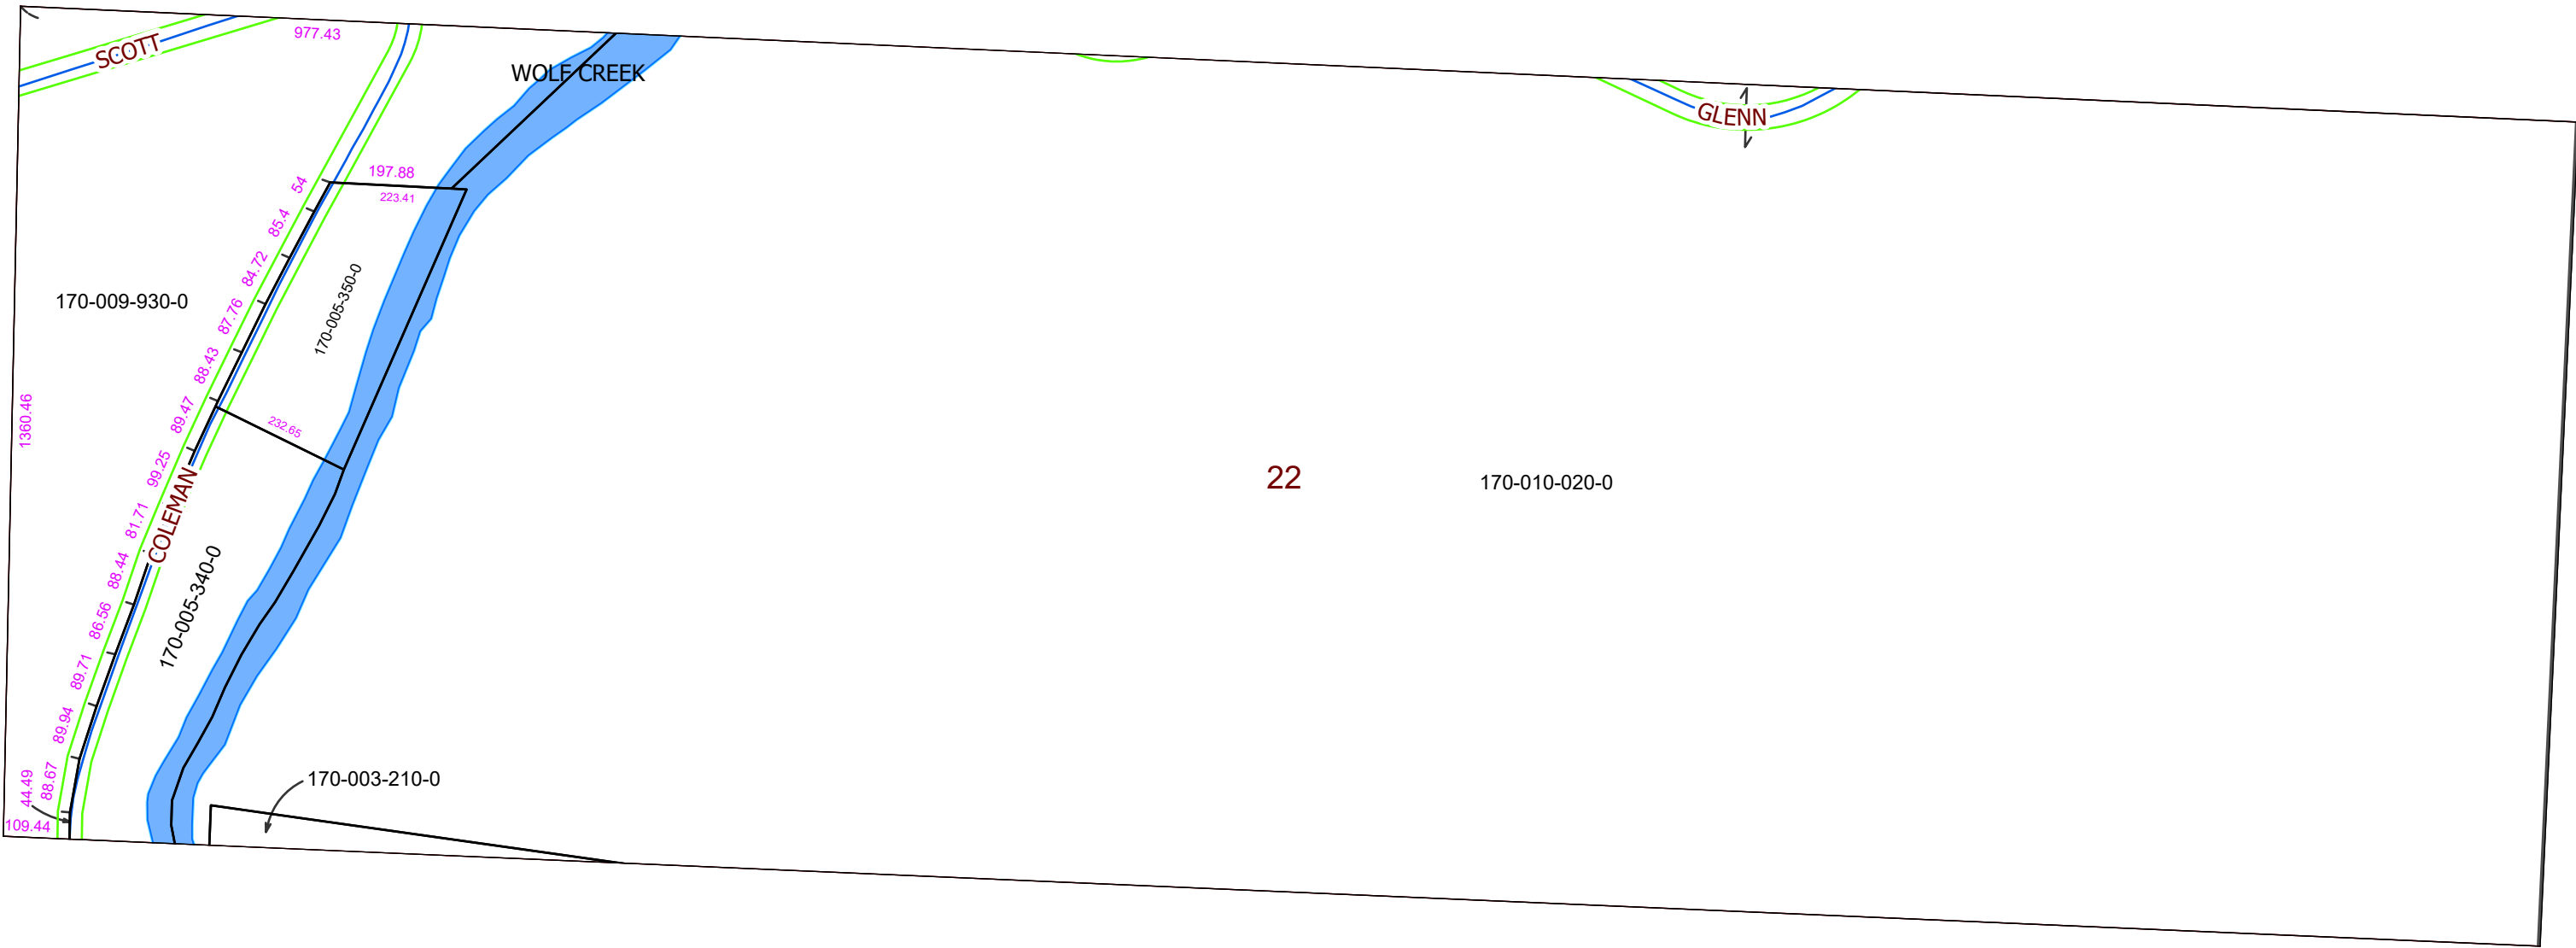

MORGAN COUNTY, OHIO

Boundaries

Type

- County
- - - Hidden
- Hydro
- Parcel
- ROW
- Section
- Lot
- <all other values>

08/10/2020

WINDSOR TWP. FRAC. 22, T-8, R-11, WEST BRANCH ALLOT.

PIN	Owner	LegalDescr	VOL	PAGE	Acres
170-003-210-0	DANIELSON GLEN & STEPHEN & JODY LEE	R11 T08 S00 FR 22	OR229	1070	0.5
170-009-930-0	KOSINAR DALE G & LOUISE G	R11 T08 S00 FR 22	OR197	199	11.998
170-010-020-0	RIVER CREST LAND COMPANY LLC	R11 T 9 FR 22 SD 3	OR235	1906	109.065
170-005-350-0	TULLIUS DARREN T	R11 T08 S00 FR 22	OR222	1127	2.3
170-005-340-0	TULLIUS DARREN T	R11 T08 S00 FR 22	OR222	1127	3.175